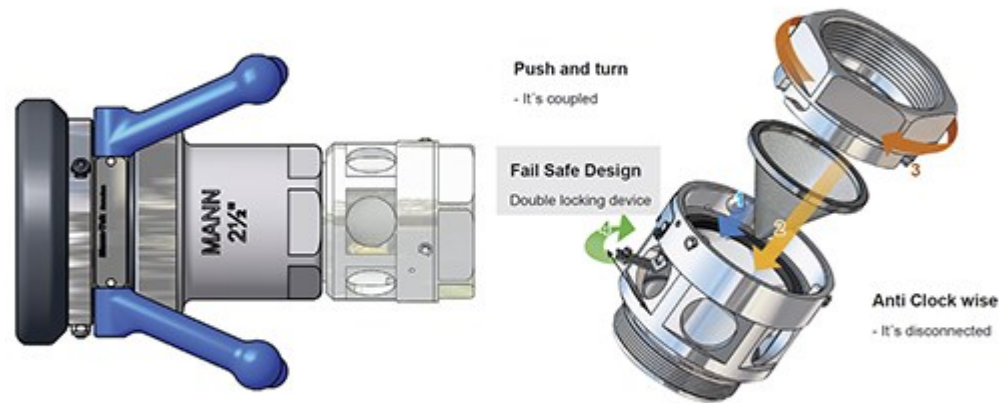

Producto distribuido por

SDM
Oil & Gas

 (+51) 999 012777  ventas@sdm.pe

www.sdm.pe | Av. Galvez Barrenechea 274. San Isidro

MannTek

Product Name
Part Number
Description

Sight Glass with Strainer
-10
Sight flow indicator with male BSP thread screws into Hose Unit / Coupler with female threads.
There are 3 different filter types, 45 mesh, 60 mesh and 100 mesh (Standard).